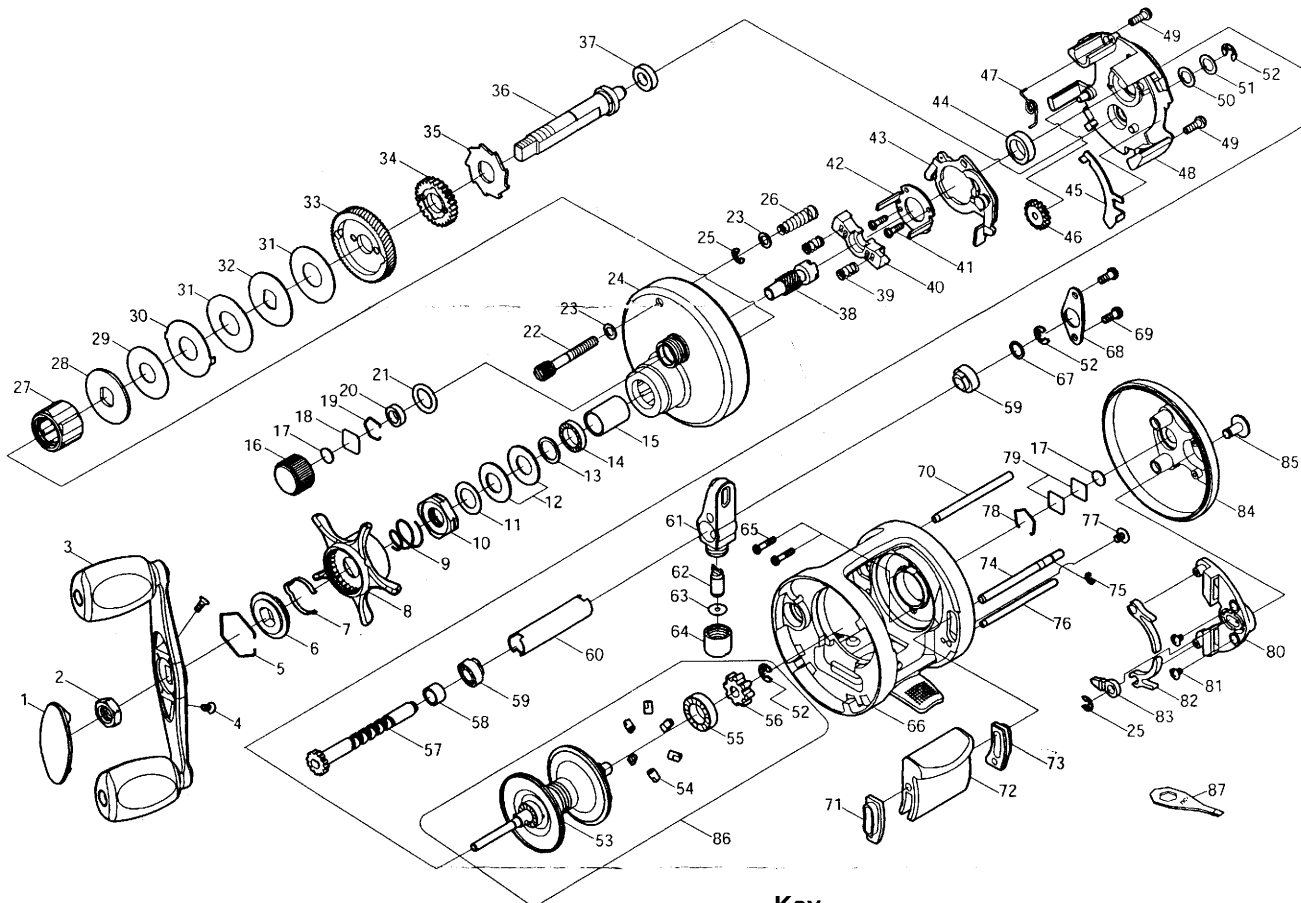

BAIT CASTING REEL

KOKANEE SPECIAL

KT101

Please order by parts number, not key number
Bitte, Best.-Nr. angeben (Nicht "key" -nr.)
Veuillez indiquer le numero de la piece (Non "key" no.)

Key NO.

Parts No.

Parts name

1	2F5-097-02	HANDLE NUT CAP
2	2E3-016-02	NUT
3	2YH-084-02	HANDLE TOTAL ASSEMBLY
4	2E2-030-02	F20M-050 SCREW
5	2E4-018-01	RETAINER
6	2F8-050-01	CLICK LEAF SPRING HOLDER
7	2L3-029-01	CLICK LEAF SPRING
8	2D4-008-03	STAR DRAG LEVER
9	2Q1-052-01	STAR DRAG SPRING
10	2E3-029-02	STAR DRAG NUT
11	2W1-020-01	081-130 WASHER
12	2L1-004-01	SPRING WASHER
13	2W1-035-05	080-105 WASHER
14	2Z1-024-05	812-2.5 BALL BEARING
15	2A4-022-01	ONE-WAY CLUTCH INNER TUBE
16	2E3-024-01	CAST CONTROL NUT
17	2W5-026-01	SPACER
18	2W5-029-01	CAST CONTROL SPACER
19	2E4-019-01	BEARING RETAINER
20	2C2-003-01	LINE ROLLER BUSH
21	2E9-005-01	O RING
22	2E0-011-01	RIGHT SIDE COVER SCREW
23	2W1-132-01	036-060 WASHER
24	2YF-140-19	LEFT SIDE COVER ASSEMBLY
25	2E5-006-01	E2.5 RETAINER
26	2Q1-056-01	RIGHT SIDE COVER SCREW SPRING
27	2YZ-007-01	ONE-WAY CLUTCH BEARING ASSEMBLY
28	2W2-032-01	KEY WASHER
29	2W1-126-01	082-210 WASHER
30	2W3-017-01	EARED WASHER
31	2W1-111-01	100-230 WASHER
32	2W2-025-01	KEY WASHER
33	2G1-032-01	DRIVE GEAR
34	2YG-023-01	OSCILLATING GEAR ASSEMBLY
35	2A3-027-01	RATCHET
36	2M3-048-02	DRIVE SHAFT
37	2Z2-025-01	BUSH
38	2G2-046-01	PINION GEAR
39	2Q1-031-01	YOKE SPRING
40	2A2-050-01	PINION YOKE
41	2E2-047-01	A20M-065 SCREW
42	2F8-030-01	CLUTCH CAM RETAINER
43	2YA-031-01	CLUTCH CAM ASSEMBLY
44	2Z2-021-01	BUSH

Key NO.

Parts No.

Parts name

45	2M2-019-01	CLUTCH PLATE
46	2G3-022-01	IDLE GEAR
47	2Q3-089-01	RETRACTOR SPRING
48	2F8-106-01	GEAR SETTING PLATE
49	2E2-031-01	A26M-075 SCREW
50	2W1-054-01	052-080 WASHER
51	2W1-070-01	052-080 WASHER
52	2E5-013-01	E3.0 RETAINER
53	2Y5-061-03	SPOOL ASSEMBLY
54	2C2-057-01	BRAKE COLLAR
55	2Z1-023-01	814-4 BALL BEARING
56	2F3-037-01	CLICK GEAR
57	2YM-041-01	WORM SHAFT ASSEMBLY
58	2C1-059-01	SPACER
59	2C2-042-01	WORM SHAFT BUSH
60	2C4-015-01	LEVEL WIND GUARD
61	2YR-038-01	LINE GUIDE ASSEMBLY
62	2M5-005-01	LINE GUIDE PIN
63	2W1-100-01	020-068 WASHER
64	2E3-014-01	LINE GUIDE NUT
65	2E2-034-01	A20M-090 SCREW
66	2YB-215-09	BODY ASSEMBLY
67	2W1-046-01	051-068 WASHER
68	2F6-050-01	BEARING HOLDING PLATE
69	2E2-037-01	A26M-060 SCREW
70	2P4-006-02	LEVEL WIND GUIDE
71	2C4-014-02	CASTING BAR GUIDE B
72	2Y5-085-03	CASTING BAR ASSEMBLY
73	2C4-013-02	CASTING BAR GUIDE A
74	2P2-021-01	CASTING BAR PIN
75	2E5-020-01	E1.5 RETAINER
76	2P4-008-02	CASTING BAR SUPPORT
77	2E2-003-01	B26M-036 SCREW
78	2E4-011-01	BEARING RETAINER
79	2W5-015-01	CAST CONTROL SPACER
80	2F6-113-01	CLICK PLATE
81	2E2-022-01	B20M-030 SCREW
82	2F2-020-01	CLICK SPRING
83	2F4-018-01	CLICK PAWL
84	2F5-362-10	RIGHT SIDE COVER
85	2F7-004-01	CLICK SWITCH
86	2YT-144-03	SPOOL TOTAL ASSEMBLY
87	2X3-004-01	WRENCH