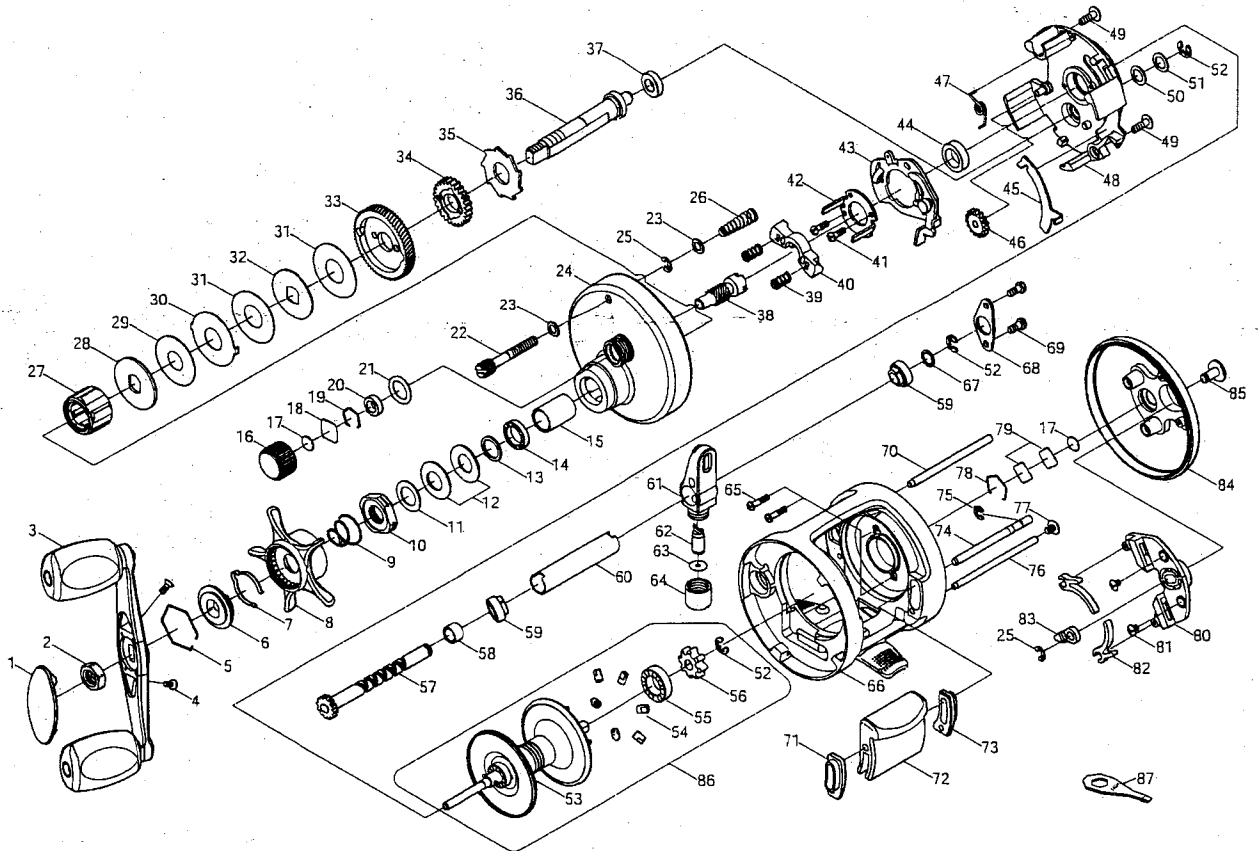

BAIT CASTING REEL

KOKANEE SPECIAL

KT151

Please order by parts number, not key number
 Bitte, Best: -Nr. angeben (Nicht "key" -nr.)
 Veuillez indiquer le numero de la piece (Non "key" no.)

Key No.	Parts No.	Parts Name	Key No.	Parts No.	Parts Name
1	2F5-097-02	HANDLE NUT CAP	45	2M2-020-01	CLUTCH PLATE
2	2E3-016-02	NUT	46	2G3-022-01	IDLE GEAR
3	2YH-084-02	HANDLE TOTAL ASSEMBLY	47	2Q3-089-01	RETRACTOR SPRING
4	2E2-030-02	F20M-050 SCREW	48	2F8-107-01	GEAR SETTING PLATE
5	2E4-018-01	RETAINER	49	2E2-005-03	B26M-080 SCREW
6	2F8-050-01	CLICK LEAF SPRING HOLDER	50	2W1-054-01	052-080 WASHER
7	2L3-029-01	CLICK LEAF SPRING	51	2W1-070-01	052-080 WASHER
8	2D4-008-03	STAR DRAG LEVER	52	2E5-013-01	E3.0 RETAINER
9	2Q1-052-01	STAR DRAG SPRING	53	2Y5-080-04	SPOOL ASSEMBLY
10	2E3-029-02	STAR DRAG NUT	54	2C2-057-01	BRAKE COLLAR
11	2W1-020-01	081-130 WASHER	55	2Z1-023-01	814-4 BALL BEARING
12	2L1-004-01	SPRING WASHER	56	2F3-037-01	CLICK GEAR
13	2W1-035-05	080-105 WASHER	57	2YM-032-01	WORM SHAFT ASSEMBLY
14	2Z1-024-05	812-2.5 BALL BEARING	58	2C1-059-01	SPACER
15	2A4-022-01	ONE-WAY CLUTCH INNER TUBE	59	2C2-042-01	WORM SHAFT BUSH
16	2E3-024-01	CAST CONTROL NUT	60	2C4-007-01	LEVEL WIND GUARD
17	2W5-026-01	SPACER	61	2YR-038-01	LINE GUIDE ASSEMBLY
18	2W5-029-01	CAST CONTROL SPACER	62	2M5-005-01	LINE GUIDE PIN
19	2E4-019-01	BEARING RETAINER	63	2W1-100-01	020-068 WASHER
20	2C2-003-01	LINE ROLLER BUSH	64	2E3-014-01	LINE GUIDE NUT
21	2E9-005-01	O RING	65	2E2-034-01	A20M-090 SCREW
22	2E0-011-01	RIGHT SIDE COVER SCREW	66	2YB-218-09	BODY ASSEMBLY
23	2W1-132-01	036-060 WASHER	67	2W1-046-01	051-068 WASHER
24	2YF-145-18	LEFT SIDE COVER ASSEMBLY	68	2F6-050-01	BEARING HOLDING PLATE
25	2E5-006-01	E2.5 RETAINER	69	2E2-037-01	A26M-060 SCREW
26	2Q1-056-01	RIGHT SIDE COVER SCREW SPRING	70	2P4-006-01	LEVEL WIND GUIDE
27	2YZ-007-01	ONE-WAY CLUTCH BEARING ASSEMBLY	71	2C4-014-02	CASTING BAR GUIDE B
28	2W2-032-01	KEY WASHER	72	2Y5-085-03	CASTING BAR ASSEMBLY
29	2W1-126-01	082-210 WASHER	73	2C4-013-02	CASTING BAR GUIDE A
30	2W3-017-01	EARED WASHER	74	2P2-021-01	CASTING BAR PIN
31	2W1-111-01	100-230 WASHER	75	2E5-020-01	E1.5 RETAINER
32	2W2-025-01	KEY WASHER	76	2P4-008-01	CASTING BAR SUPPORT
33	2G1-032-01	DRIVE GEAR	77	2E2-003-01	B26M-036 SCREW
34	2YG-023-01	OSCILLATING GEAR ASSEMBLY	78	2E4-011-01	BEARING RETAINER
35	2A3-027-01	RATCHET	79	2W5-015-01	CAST CONTROL SPACER
36	2M3-048-02	DRIVE SHAFT	80	2F6-032-01	LEFT SIDE PAWL
37	2Z2-025-01	BUSH	81	2E2-022-01	B20M-030 SCREW
38	2G2-046-01	PINION GEAR	82	2F2-020-01	CLICK SPRING
39	2Q1-031-01	YOKE SPRING	83	2F4-018-01	CLICK PAWL
40	2A2-050-01	PINION YOKE	84	2F5-365-09	RIGHT SIDE COVER
41	2E2-047-01	A20M-065 SCREW	85	2F7-004-01	CLICK SWITCH
42	2F8-030-01	CLUTCH CAM RETAINER	86	2YT-139-04	SPOOL TOTAL ASSEMBLY
43	2YA-032-01	CLUTCH CAM ASSEMBLY	87	2X3-004-01	WRENCH
44	2Z2-021-01	BUSH			