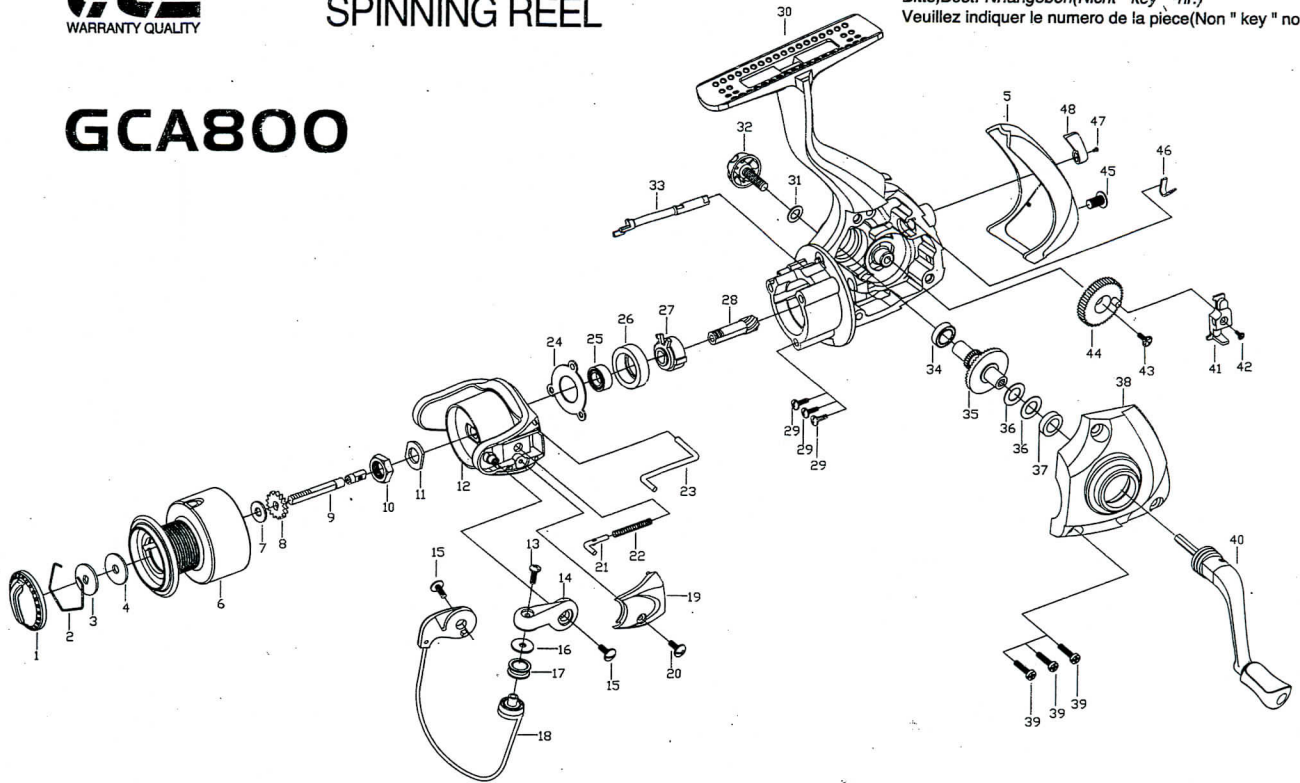

SPINNING REEL

GCA800

Please order by parts number, not key number
Bitte, Best-Nr. angeben (Nicht "key"-nr.)
Veuillez indiquer le numero de la piece (Non "key" no.)

KEY NO.	Parts No.	Parts name	KEY NO.	Parts No.	Parts name
1	00A-AX1-01	DRAG KNOB ASSY.	25	00A-AX1-25	BALL BEARING (061203)
2	00A-AX1-02	SIX CORNER SPRING	26	00A-AX1-26	BALL BEARING BUSHING
3	00A-AX1-03	KEY WASHER	27	00A-AX1-27	ONE WAY CLUTCH ASSY
4	00A-AX1-04	DRAG WASHER	28	00A-AX1-28	PINIOR GEAR
5	00A-AX1-05	BODY CAP	29	00A-AX1-29	ONE WAY CLUTCH SCREW
6	00A-AX1-06	S POOL ASSY	30	00A-AX1-30	BODY
7	00A-AX1-07	C CLICK GEAR WASHER	31	00A-AX1-31	HANDLE SCREW WASHER
8	00A-AX1-08	C CLICK GEAR WASHER	32	00A-AX1-32	HANDLE SCREW
9	00A-AX1-09	MAIN SHAFT	33	00A-AX1-33	ANTI-REVERSE LEVEL
10	00A-AX1-10	ROTOR NUT	34	00A-AX1-34	BALL BEARING (071103)
11	00A-AX1-11	WASHER	35	00A-AX1-35	DRIVE GEAR
12	00A-AX1-12	ROTOR	36	00A-AX1-36	WASHER
13	00A-AX1-13	LINE ROLLER SCREW	37	00A-AX1-37	BALL BEARING (071404)
14	00A-AX1-14	BAIL ARM	38	00A-AX1-38	BODY COVER
15	00A-AX1-15	BAIL ASSY SCREW	39	00A-AX1-39	BODY COVER SCREW
16	00A-AX1-16	WASHER	40	00A-AX1-40	HANDLE ASSY
17	00A-AX1-17	LINE ROLLER	41	00A-AX1-41	SLIDER
18	00A-AX1-18	BAIL ASSY	42	00A-AX1-42	SILDER SCREW
19	00A-AX1-19	SCREW	43	00A-AX1-43	OSCILLATION GEAR SCREW
20	00A-AX1-20	ROTOR COVER SCREW	44	00A-AX1-44	OSCILLATION GEAR
21	00A-AX1-21	COMPRESSION SPRING	45	00A-AX1-45	BODY CAP SCREW
22	00A-AX1-22	BAIL ARM YORK	46	00A-AX1-46	ANTI-REVERSE SPRING
23	00A-AX1-23	CLICK LEVEL	47	00A-AX1-47	ANTI-REVERSE SCREW
24	00A-AX1-24	BALL BEARING COVER	48	00A-AX1-48	ANTI-REVERSE BUTTON