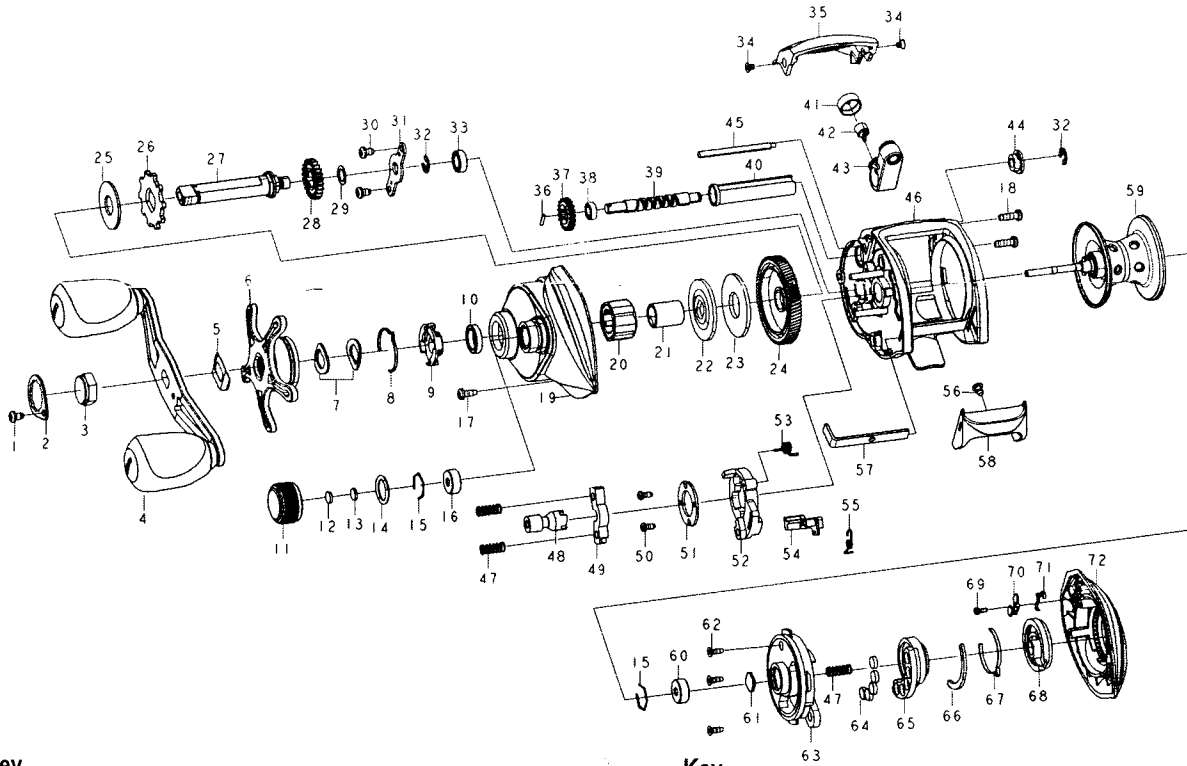

BAIT CASTING REEL

TACTICA GCA101/GCA101H

WARRANTY QUALITY

Key  
NO.

Parts No.

Parts name

1	2E2-016-01	A26M-040 SCREW
2	2F6-142-01	HANDLE ARM NUT PLATE
3	2E3-101-02	NUT
4	2YH-531-01	HANDLE TOTAL ASSEMBLY
5	2L1-005-01	SPRING WASHER
6	2YD-128-02	STAR DRAG ASSY
7	2L1-025-01	SPRING WASHER
8	2L3-058-01	CLICK LEAF SPRING
9	2F8-147-01	CLICK LEAF SPRING HOLDER
10	2Z1-024-06	812-2.5 BALL BEARING
11	2E3-100-01	CAST CONTROL CAP
12	2W5-091-02	CONTROL CAP WASHER
13	2W5-091-01	CONTROL CAP COLLAR
14	2E9-062-01	O RING
15	2E4-049-01	RETAINER
16	2Z1-015-05	310-4 BALL BEARING
17	2E2-037-01	A26M-060 SCREW
18	2E1-045-01	A26-080 SCREW
19	2YF-191-01	RIGHT SIDE COVER ASSEMBLY
20	2YZ-007-01	ONE-WAY CLUTCH BEARING ASSEMBLY
21	2A4-100-01	ONE-WAY CLUTCH SLEEVE
22	2W5-090-01	DRAG PLATE
23	2W1-294-01	DRAG WASHER
24	2G1-182-01	DRIVE GEAR
25	2W1-293-01	WASHER
26	2A3-050-01	RATCHET
27	2M3-188-02	SPOOL SHAFT
28	2G3-107-01	IDLE GEAR
29	2W1-070-03	052-080 WASHER
30	2E2-016-01	A26M-040 SCREW
31	2F6-141-01	DRIVE SHAFT RETAINER
32	2E5-013-02	E3.0 RETAINER
33	2Z1-017-06	509-3 BALL BEARING
34	2E2-103-01	F20M-030 SCREW
35	2F5-530-01	BODY FRONT COVER
36	2P1-076-01	WORM SHAFT PIN
37	2G3-106-01	IDLE GEAR
38	2Z1-012-06	407-2.5 BALL BEARING
39	2M4-041-01	WORM SHAFT