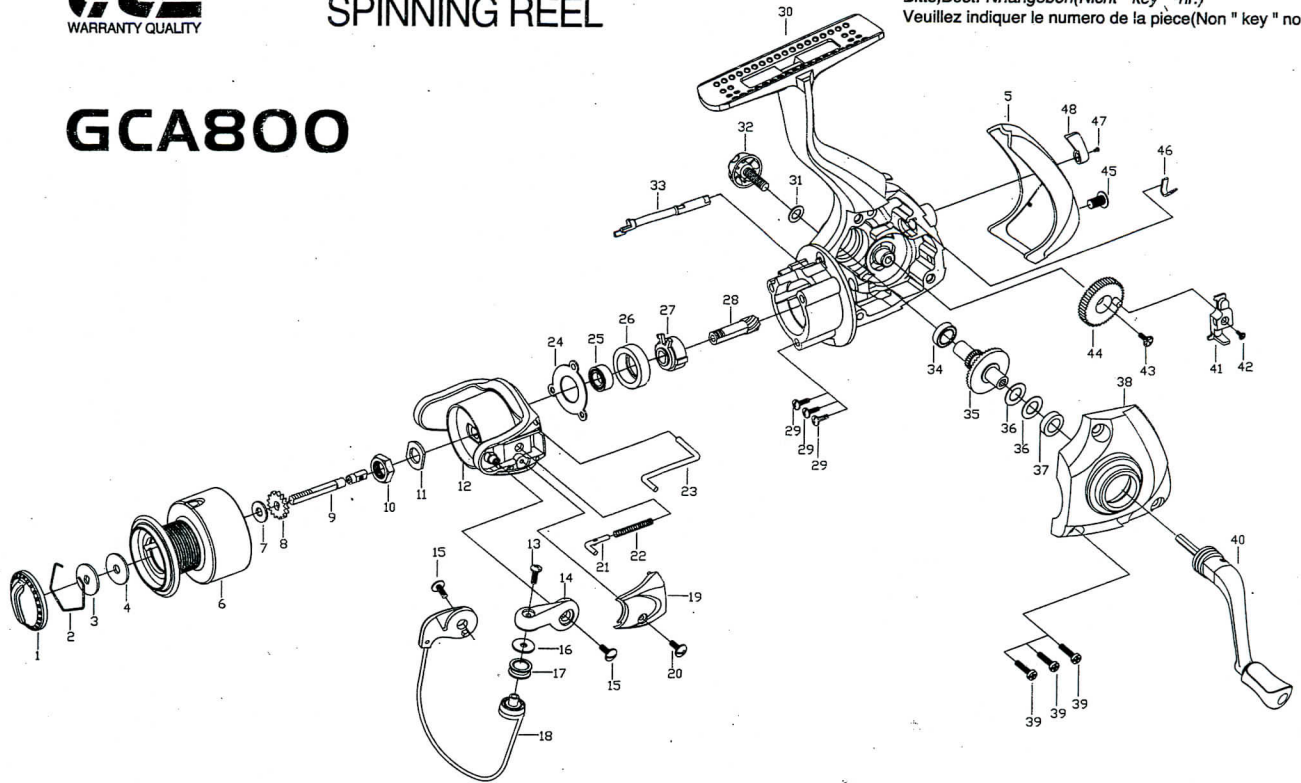

SPINNING REEL

GCA800

Please order by parts number, not key number
Bitte, Best-Nr. angeben (Nicht "key"-nr.)
Veuillez indiquer le numero de la piece (Non "key" no.)

KEY NO.	Parts No.	Parts name	KEY NO.	Parts No.	Parts name
1	00A-AX1-01	DRAG KNOB ASSY.	25	00A-AX1-25	BALL BEARING (061203)
2	00A-AX1-02	SIX CORNER SPRING	26	00A-AX1-26	BALL BEARING BUSHING
3	00A-AX1-03	KEY WASHER	27	00A-AX1-27	ONE WAY CLUTCH ASSY
4	00A-AX1-04	DRAG WASHER	28	00A-AX1-28	PINIOR GEAR
5	00A-AX1-05	BODY CAP	29	00A-AX1-29	ONE WAY CLUTCH SCREW
6	00A-AX1-06	S POOL ASSY	30	00A-AX1-30	BODY
7	00A-AX1-07	C CLICK GEAR WASHER	31	00A-AX1-31	HANDLE SCREW WASHER
8	00A-AX1-08	C CLICK GEAR WASHER	32	00A-AX1-32	HANDLE SCREW
9	00A-AX1-09	MAIN SHAFT	33	00A-AX1-33	ANTI-REVERSE LEVEL
10	00A-AX1-10	ROTOR NUT	34	00A-AX1-34	BALL BEARING (071103)
11	00A-AX1-11	WASHER	35	00A-AX1-35	DRIVE GEAR
12	00A-AX1-12	ROTOR	36	00A-AX1-36	WASHER
13	00A-AX1-13	LINE ROLLER SCREW	37	00A-AX1-37	BALL BEARING (071404)
14	00A-AX1-14	BAIL ARM	38	00A-AX1-38	BODY COVER
15	00A-AX1-15	BAIL ASSY SCREW	39	00A-AX1-39	BODY COVER SCREW
16	00A-AX1-16	WASHER	40	00A-AX1-40	HANDLE ASSY
17	00A-AX1-17	LINE ROLLER	41	00A-AX1-41	SLIDER
18	00A-AX1-18	BAIL ASSY	42	00A-AX1-42	SILDER SCREW
19	00A-AX1-19	SCREW	43	00A-AX1-43	OSCILLATION GEAR SCREW
20	00A-AX1-20	ROTOR COVER SCREW	44	00A-AX1-44	OSCILLATION GEAR
21	00A-AX1-21	COMPRESSION SPRING	45	00A-AX1-45	BODY CAP SCREW
22	00A-AX1-22	BAIL ARM YORK	46	00A-AX1-46	ANTI-REVERSE SPRING
23	00A-AX1-23	CLICK LEVEL	47	00A-AX1-47	ANTI-REVERSE SCREW
24	00A-AX1-24	BALL BEARING COVER	48	00A-AX1-48	ANTI-REVERSE BUTTON