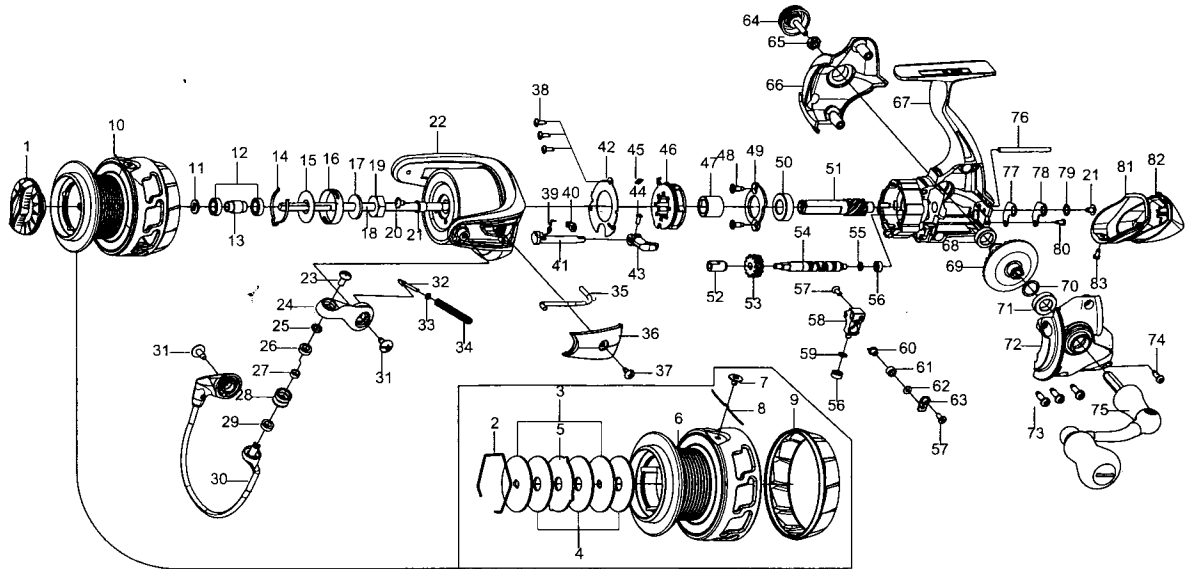

SPINNING REEL

SAMIRA
X-TREME

Please order by parts number, not key number
Bitte, Best-Nr. angeben (Nicht "key" -nr.)
Veuillez indiquer le numero de la pièce (Non "key" no.)

SAAT3000H/SAAT3000
SAAT3500H/SAAT3500

Key NO.	Parts No.	Parts name	Key NO.	Parts No.	Parts name
1	2YD-116-01	DRAG KNOB ASSEMBLY	50	2Z1-005-05	816-5 BALL BEARING
2	2E4-040-01	DRAG WASHER RETAINER	51	2G2-192-01	PINION GEAR
3	2W2-088-02	KEY WASHER	52	2C2-049-01	WORM SHAFT BUSH C
4	2W1-263-02	070-285 WASHER	53	2G3-031-01	OSCILLATING GEAR
5	2W3-041-01	EARED WASHER	54	2M4-018-01	WORM SHAFT
6	2S1-438-01	SPOOL	55	2W1-058-03	030-050 WASHER
7	2S4-019-01	LINE STOPPER	56	2Z1-014-05	306-2.5 BALL BEARING
8	2Q3-121-01	SPRING	57	2E2-009-02	F23M-060 SCREW
9	2S5-063-01	BOTTOM SPOOL	58	2M1-032-01	OSCILLATING SLIDER
10	2YT-532-01	SPOOL TOTAL ASSEMBLY	59	2W1-058-02	030-050 WASHER
11	2W2-014-01	KEY WASHER	60	2M5-007-01	LINE GUIDE PIN
12	2Z1-013-05	610-3 BALL BEARING	61	2C2-034-01	LINE GUIDE PIN BUSH
13	2C1-139-01	COLLAR SPACER	62	2W1-058-04	030-050 WASHER
14	2L3-014-01	CLICK LEAF SPRING	63	2F5-181-01	OSCILLATING SLIDER COVER
15	2W1-053-02	080-185 WASHER	64	2H6-017-03	HANDLE SCREW CAP
16	2F8-013-02	CLICK LEAF SPRING HOLDER	65	2C3-042-01	HANDLE SCREW SLEEVE
17	2W2-024-01	KEY WASHER	66	2B2-150-01	BODY COVER (R)
18	2M3-173-01	MAIN SHAFT	67	2B1-215-01	BODY
19	2E3-094-01	ROTOR NUT	68	2Z1-010-05	812-3.5 BALL BEARING
20	2E1-036-01	B26-040 SCREW	69	2G1-057-02	DRIVE GEAR
21	2C1-135-01	PINION GEAR BUSH	70	2W1-035-00	080-105 WASHER
22	2R1-166-01	ROTOR	71	2Z1-023-05	814-4 BALL BEARING
23	2E2-018-01	B30M-080 SCREW	72	2B2-149-01	BODY COVER (L)
24	2R2-081-01	BAIL ARM	73	2E1-009-01	A30-100 SCREW
25	2W4-020-01	LINE ROLLER NUT SPACER	74	2E1-045-01	A26-080 SCREW
26	2Z1-012-05	407-2.5 BALL BEARING	75	2YH-500-01	HANDLE TOTAL ASSEMBLY
27	2C1-077-01	LINE ROLLER COLLAR	76	2P1-025-01	OSCILLATING SLIDER PIN
28	2R6-022-01	LINE ROLLER	77	2W5-031-01	WORM SHAFT COVER GASKET
29	2C1-120-01	COLLAR	78	2F5-161-01	WORM SHAFT COVER
30	2YL-192-01	BAIL ASSEMBLY	79	2W1-124-02	045-065 WASHER
31	2E1-025-01	b30-080 SCREW	80	2E1-069-01	A20-045 SCREW
32	2R5-188-01	BAIL TRIP SHAFT	81	2F6-134-01	PROOF WATER RING
33	2W1-044-01	016-035 WASHER	82	2F5-490-01	REAR COVER
34	2Q1-132-02	BAIL SPRING	83	2E1-075-01	B22-045 SCREW
35	2R5-207-01	BAIL PAWL			
36	2R4-232-01	BAIL SPRING COVER	SAAT3000 SPECIAL PARTS		
37	2E1-015-02	B26-060 SCREW	6	2S1-438-02	SPOOL
38	2E1-048-01	B22-080 SCREW	10	2YT-532-02	SPOOL TOTAL ASSEMBLY
39	2Q3-009-01	ANTI-REVERSE SPRING	51	2G2-193-01	PINION GEAR
40	2F8-079-01	ANTI-REVERSE SPRING ANCHOR	53	2G3-018-01	OSCILLATING GEAR
41	2A2-122-01	ANTI-REVERSE CAM	69	2G1-010-02	DRIVE GEAR
42	2F5-189-01	ROLLER CLUTCH RETAINER	SAAT3500H SPECIAL PARTS		
43	2A1-040-01	ANTI-REVERSE LEVER	6	2S1-439-01	SPOOL
44	2E2-099-01	B20M-050 SCREW	10	2YT-533-01	SPOOL TOTAL ASSEMBLY
45	2Q2-016-01	SPRING	SAAT3500 SPECIAL PARTS		
46	2YZ-017-01	ONE-WAY CLUTCH BEARING ASSEMBLY	6	2S1-439-02	SPOOL
47	2A4-026-01	ONE-WAY CLUTCH INNER TUBE	10	2YT-533-02	SPOOL TOTAL ASSEMBLY
			51	2G2-193-01	PINION GEAR