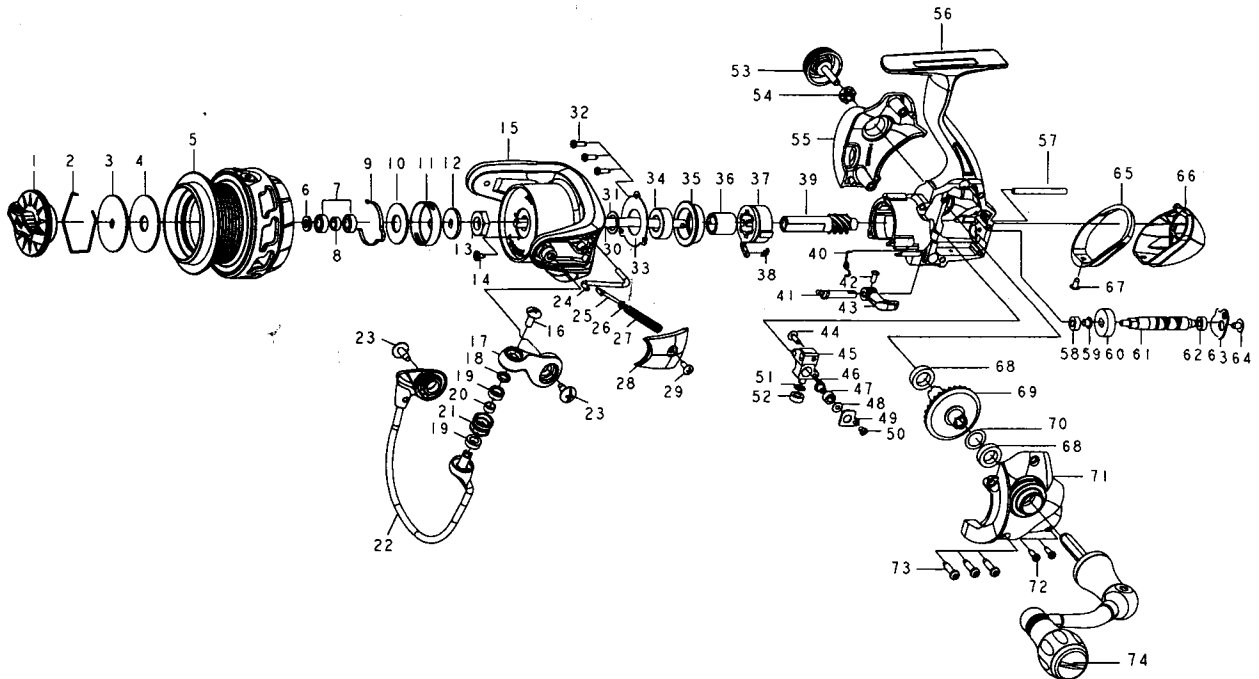

Key NO.	Parts No.	Parts name	Key NO.	Parts No.	Parts name
1	2YD-124-01	DRAG KNOB ASSEMBLY	44	2E2-013-02	B20M-060 SCREW
2	2E4-030-01	DRAG WASHER RETAINER	45	2M1-023-01	OSCILLATING SLIDER
3	2W2-071-01	KEY WASHER	46	2M5-001-01	LINE GUIDE PIN
4	2W1-226-02	080-260 WASHER	47	2C2-034-01	LINE GUIDE PIN BUSH
5	2YT-580-01	SPOOL TOTAL ASSEMBLY	48	2W1-059-01	020-049 WASHER
6	2W2-016-01	KEY WASHER	49	2F5-048-01	OSCILLATING SLIDER COVER
7	2Z1-029-05	408-3 BALL BEARING	50	2E2-022-01	B20M-030 SCREW
8	2C1-119-01	SPACER	51	2W1-058-04	030-050 WASHER
9	2L3-014-01	CLICK LEAF SPRING	52	2Z1-014-05	306-2.5 BALL BEARING
10	2W1-053-02	080-185 WASHER	53	2H6-017-03	HANDLE SCREW CAP
11	2F8-013-02	CLICK LEAF SPRING HOLDER	54	2C3-042-01	HANDLE SCREW SLEEVE
12	2W2-015-01	KEY WASHER	55	2B2-153-01	BODY COVER (R)
13	2E3-007-02	ROTOR NUT	56	2B1-217-01	BODY
14	2E1-056-01	B20-035 SCREW	57	2P1-015-01	OSCILLATING SLIDER PIN
15	2R1-169-01	ROTOR	58	2C1-048-01	WORM SHAFT COLLAR
16	2E2-018-01	B30M-080 SCREW	59	2C2-058-01	WORM SHAFT BUSH
17	2R2-084-01	BAIL ARM	60	2G3-047-01	OSCILLATING GEAR
18	2W4-020-01	LINE ROLLER NUT SPACER	61	2M4-040-01	WORM SHAFT
19	2Z1-012-05	407-2.5 BALL BEARING	62	2Z1-014-05	306-2.5 BALL BEARING
20	2C1-077-01	LINE ROLLER COLLAR	63	2F5-495-01	WORM SHAFT COVER
21	2R6-022-01	LINE ROLLER	64	2E1-036-01	B26-040 SCREW
22	2YL-198-01	BAIL ASSEMBLY	65	2F6-135-01	PROOF WATER RING
23	2E1-025-01	b30-080 SCREW	66	2F5-499-01	REAR COVER
24	2R5-210-01	BAIL PAWL	67	2E1-075-01	B22-045 SCREW
25	2R5-223-01	BAIL TRIP SHAFT	68	2Z1-009-05	711-3 BALL BEARING
26	2W1-044-01	016-035 WASHER	69	2G1-056-02	DRIVE GEAR
27	2Q1-141-01	BAIL SPRING	70	2W1-019-00	071-103 WASHER
28	2R4-236-01	BAIL SPRING COVER	71	2B2-152-01	BODY COVER (L)
29	2E1-065-01	B22-065 SCREW	72	2E1-050-01	A20-060 SCREW
30	2M3-177-01	MAIN SHAFT	73	2E1-055-01	A26-100 SCREW
31	2W1-019-05	071-103 WASHER	74	2YH-521-01	HANDLE TOTAL ASSEMBLY
32	2E1-050-01	A20-060 SCREW	SAAT1000 SPECIAL PARTS		
33	2F5-517-01	ROLLER CLUTCH RETAINER	5	2YT-580-02	SPOOL TOTAL ASSEMBLY
34	2Z1-003-05	714-5 BALL BEARING	39	2G2-036-01	PINION GEAR
35	2C1-144-01	BUSHING	60	2G3-012-01	WORM SHAFT GEAR
36	2A4-095-01	ONE-WAY CLUTCH INNER TUBE	69	2G1-003-02	DRIVE GEAR
37	2YZ-034-01	ONE-WAY CLUTCH BEARING ASSEMBLY	SAAT1500H SPECIAL PARTS		
38	2Q2-024-01	SPRING	5	2YT-538-01	SPOOL TOTAL ASSEMBLY
39	2G2-073-01	PINION GEAR	SAAT1500 SPECIAL PARTS		
40	2Q3-129-01	ANTI-REVERSE SPRING	5	2YT-538-02	SPOOL TOTAL ASSEMBLY
41	2A2-123-01	ANTI-REVERSE CAM	39	2G2-036-01	PINION GEAR
42	2E2-099-01	B20M-050 SCREW	60	2G3-012-01	WORM SHAFT GEAR
43	2A1-041-01	ANTI-REVERSE LEVER	69	2G1-003-02	DRIVE GEAR