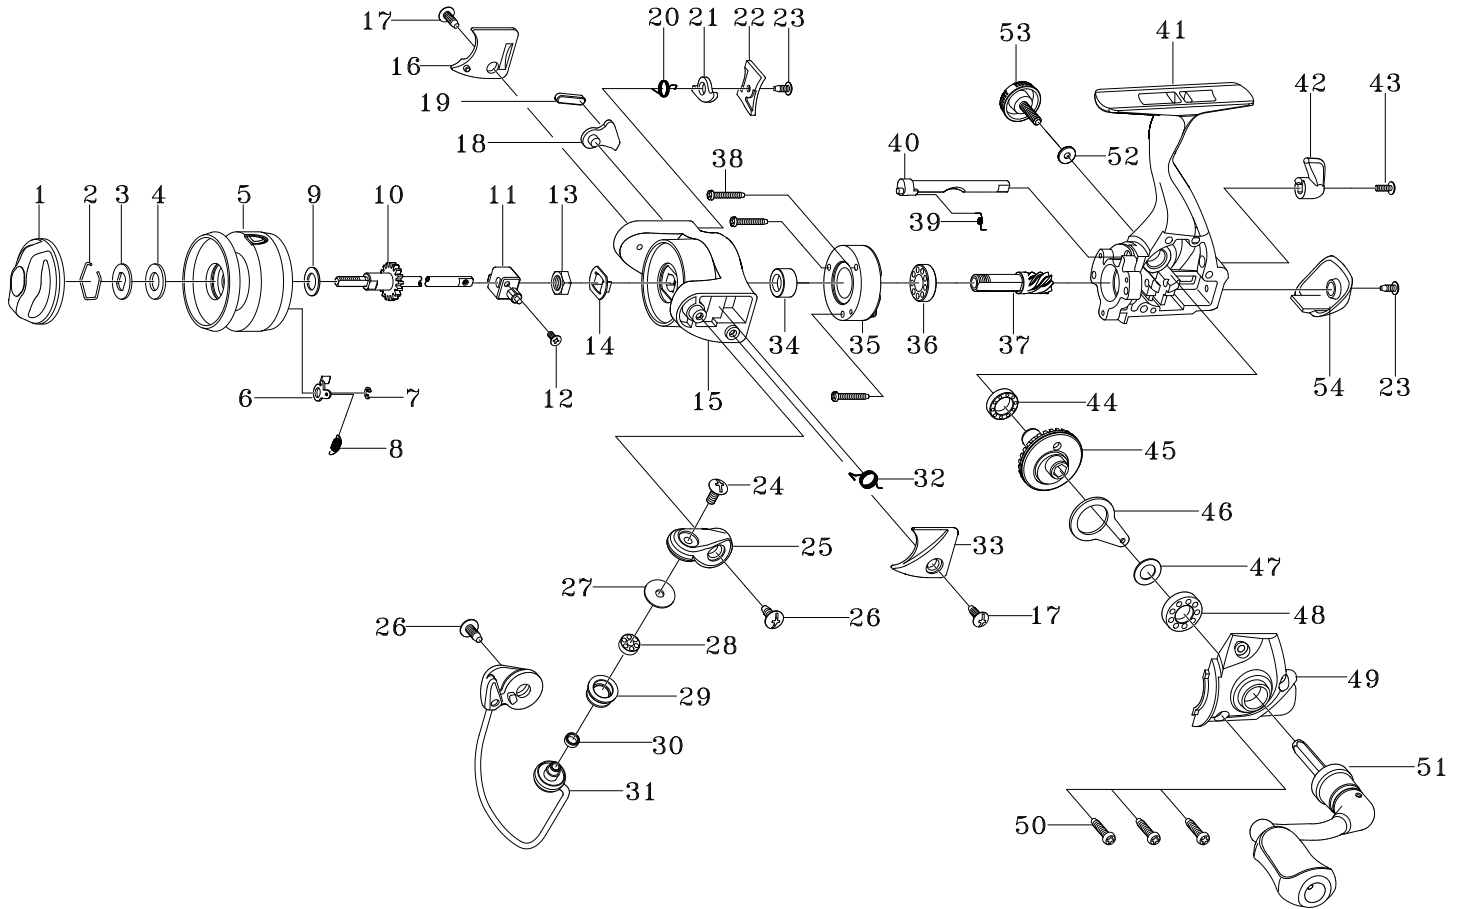

Please order by parts number, not key number
 Bitte, Best.-Nr. angeben (Nicht "key"-nr.)
 Veuillez indiquer le numero de la pièce (Non "key" no.)

SPINNING REEL

CETUS

SB500

Key NO.

Parts No.

Parts name

2-8	2YT-140-03	SPOOL TOTAL ASSEMBLY
1	2YD-035-03	DRAG KNOB ASSEMBLY
2	2E4-017-01	DRAG WASHER RETAINER
3	2W2-031-01	KEY WASHER
4	2W1-101-01	064-124 WASHER
5	2YS-081-03	SPOOL ASSEMBLY
6	2L2-015-01	CLICK PAWL
7	2E5-020-01	E1.5 RETAINER
8	2Q2-015-01	CLICK PAWL SPRING
9	2W1-097-02	059-100 WASHER
10	2F3-038-01	CLICK GEAR
11	2M1-029-01	OSCILLATING SLIDER
12	2E2-030-01	F20M-050 SCREW
13	2E3-001-01	ROTOR NUT
14	2C3-027-01	ROTOR NUT RETAINER
15	2R1-065-03	ROTOR
16	2R4-080-02	BAIL TRIP COVER
17	2E1-016-03	B26-080 SCREW
18	2R5-081-01	BAIL TRIP LEVER A
19	2R5-082-01	BAIL TRIP PLATE
20	2Q3-084-01	BAIL TRIP LEVER SPING
21	2R5-083-01	BAIL TRIP LEVER B
22	2F5-130-03	ROTOR COVER
23	2E1-020-01	B22-055 SCREW
24	2E2-018-02	B30M-080 SCREW
25	2R2-028-01	BAIL ARM
26	2E1-037-02	B30-080 SCREW
27	2C1-056-01	LINE ROLLER COLLAR

Key NO.

Parts No.

Parts name

28	2Z1-012-02	407-2.5 BALL BEARING
29	2R6-012-01	LINE ROLLER
30	2C2-032-01	LINE ROLLER BUSH
31	2YL-075-02	BAIL ASSEMBLY
32	2Q1-051-01	BAIL SPRING
33	2R4-088-02	BAIL SPRING COVER
34	2A4-040-01	ONE-WAY CLUTCH INNER TUBE
35	2YZ-012-01	ONE-WAY CLUTCH BEARING ASSY
36	2Z1-006-01	613-3.5 BALL BEARING
37	2G2-043-01	PINION GEAR
38	2E1-052-01	A20-130 SCREW
39	2Q3-009-01	ANTI-REVERSE SPRING
40	2A2-040-01	ANTI-REVERSE CAM
41	2B1-044-03	BODY
42	2A1-022-01	ANTI-REVERSE LEVER
43	2E2-013-03	B20M-060 SCREW
44	2Z1-009-01	711-3 BALL BEARING
45	2G1-028-01	DRIVE GEAR
46	2M2-001-01	OSCILLATING SLIDER
47	2W1-019-00	071-103 WASHER
48	2Z1-002-01	714-3.5 BALL BEARING
49	2B2-032-03	BODY COVER
50	2E1-005-03	A26-120 SCREW
51	2YH-117-01	HANDLE TOTAL ASSEMBLY
52	2W1-004-01	029-080 WASHER
53	2H6-016-02	HANDLE SCREW CAP
54	2F5-077-02	REAR COVER