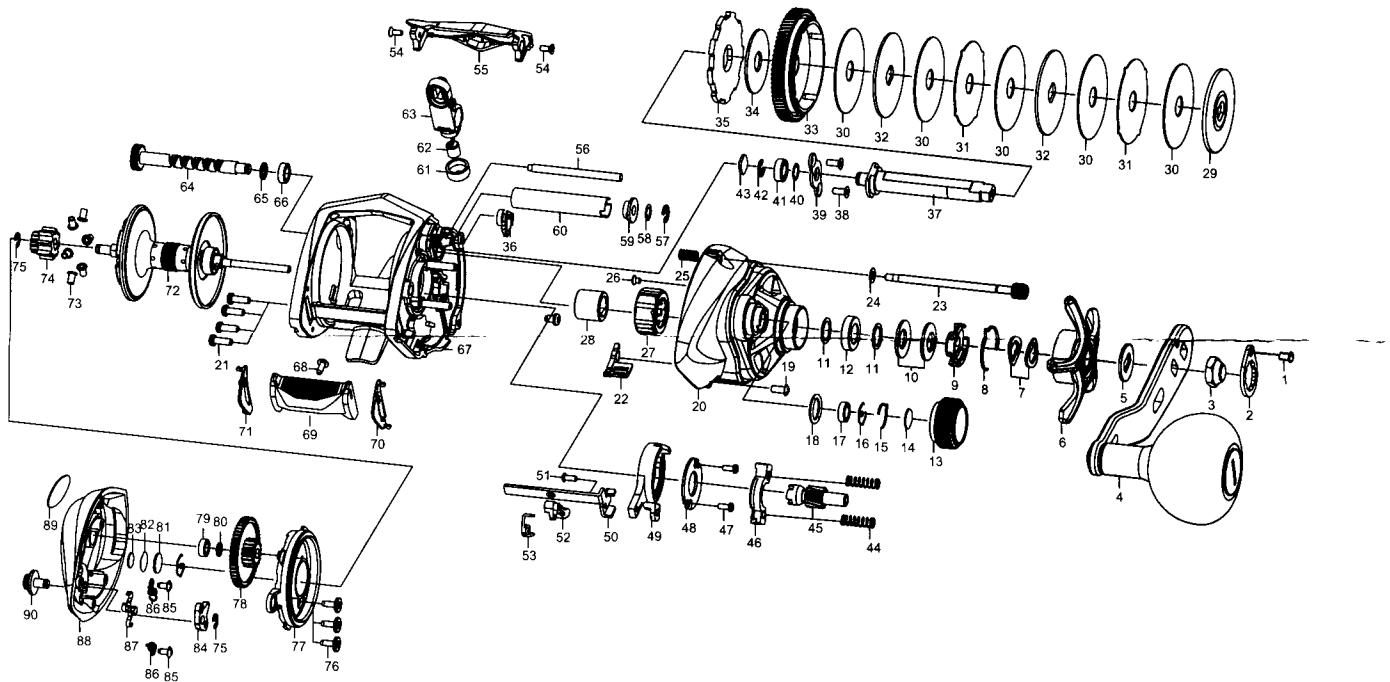

BAIT CASTING REEL

Titanclaw

TC300/TC300H

Key	Parts No.	Parts name	Key	Parts No.	Parts name
1	2E2-016-01	A26M-040 SCREW	48	2F8-159-01	CLUTCH CAM RETAINER
2	2F6-043-01	HOLDING PLATE	49	2A2-138-02	CLUTCH CAM
3	2E3-075-01	NUT	50	2F6-151-01	CLUTCH PAWL
4	2YH-604-03	HANDLE TOTAL ASSEMBLY	51	2E2-099-01	B20M-050 SCREW
5	2W2-044-01	KEY WASHER	52	2A4-109-01	CLUTCH PAWL
6	2YD-145-05	STAR DRAG LEVER ASSY	53	2Q3-139-01	CLUTCH PAWL SPRING
7	2L1-025-01	SPRING WASHER	54	2E2-030-02	F20M-050 SCREW
8	2L3-058-01	CLICK LEAF SPRING	55	2F5-600-02	FRONT SUPPORT
9	2F8-147-01	CLICK LEAF SPRING HOLDER	56	2P4-006-02	STABILIZER BAR
10	2L1-013-02	SPRING WASHER	57	2E5-013-01	E3.0 RETAINER
11	2W1-035-06	080-105 WASHER	58	2W1-060-01	041-065 WASHER
12	2Z1-004-05	814-3.5 BALL BEARING	59	2C2-132-01	WORM SHAFT BUSHING
13	2E3-104-04	CAST CONTROL CAP	60	2C4-032-01	LEVEL WIND GUARD
14	2W5-079-04	CAST CONTROL SPACER	61	2E3-099-01	LINE GUIDE NUT
15	2L3-061-01	CLICK LEAF SPRING	62	2M5-010-02	LINE GUIDE PAWL
16	2E4-019-01	BEARING RETAINER	63	2YR-078-01	LINE GUIDE ASSEMBLY
17	2Z1-001-05	508-2.5 BALL BEARING	64	2YM-128-01	WORM SHAFT ASSEMBLY
18	2E9-062-01	O RING	65	2W1-046-01	051-068 WASHER
19	2E2-040-01	b26M-060 SCREW	66	2Z1-001-05	508-2.5 BALL BEARING
20	2YC-133-07	BODY COVER ASSEMBLY	67	2YB-304-04	BODY ASSEMBLY
21	2E2-031-01	A26M-075 SCREW	68	2E1-073-01	B20-060 SCREW
22	2F5-605-01	MAINTENANCE PORT COVER	69	2S3-042-01	CASTING BUTTON
23	2E0-069-02	SIDE COVER SCREW	70	2C4-034-01	CASTING BAR GUIDE B
24	2W1-072-01	031-060 WASHER	71	2C4-033-01	CASTING BAR GUIDE A
25	2Q1-147-01	YOKE SPRING	72	2YS-301-02	SPOOL ASSEMBLY
26	2E2-103-01	F20M-030 SCREW	73	2C2-107-01	BRAKE COLLAR
27	2YZ-013-01	ONE-WAY CLUTCH BEARING ASSEMBLY	74	2F3-041-01	CLICK GEAR
28	2A4-026-01	ONE-WAY CLUTCH INNER TUBE	75	2E5-006-01	E2.5 RETAINER
29	2W2-054-01	KEY WASHER	76	2E1-083-01	X60-040 SCREW
30	2W1-296-01	082-345 WASHER	77	2YF-217-01	CENTRIFUGAL DRAG SET ASSEMBLY
31	2W3-044-01	EARED WASHER	78	2G3-015-01	IDLE GEAR
32	2W2-096-01	KEY WASHER	79	2Z1-012-05	407-2.5 BALL BEARING
33	2G1-193-01	DRIVE GEAR	80	2W4-010-02	SPACER
34	2W1-090-03	082-260 WASHER	81	2W5-078-01	SPACER
35	2A3-051-01	RATCHET	82	2W5-079-01	SPACER
36	2YA-045-01	ANTI-REVERSE PAWL ASSEMBLY	83	2W5-026-01	SPACER
37	2M3-202-01	DRIVE SHAFT	84	2F4-027-01	CLICK PAWL
38	2E2-009-02	F23M-060 SCREW	85	2E1-075-01	B22-045 SCREW
39	2F6-149-01	DRIVE SHAFT RETAINER	86	2Q2-028-01	SPRING
40	2W1-046-04	051-068 WASHER	87	2L5-031-01	CLICK PLATE
41	2Z1-017-05	509-3 BALL BEARING	88	2F5-601-03	PALM SIDE COVER
42	2E5-013-01	E3.0 RETAINER	89	2N2-048-01	NAME PLATE
43	2W5-089-01	SPACER	90	2F7-015-02	CLICK SWITCH
44	2Q1-099-01	YOKE SPRING			
45	2G2-214-01	PINION GEAR	TC300H	SPECIAL PARTS	
46	2A2-140-01	PINION YOKE	20	2YC-133-08	BODY COVER ASSEMBLY
47	2E2-044-01	A20M-050 SCREW	33	2G1-194-01	DRIVE GEAR
			45	2G2-216-01	PINION GEAR