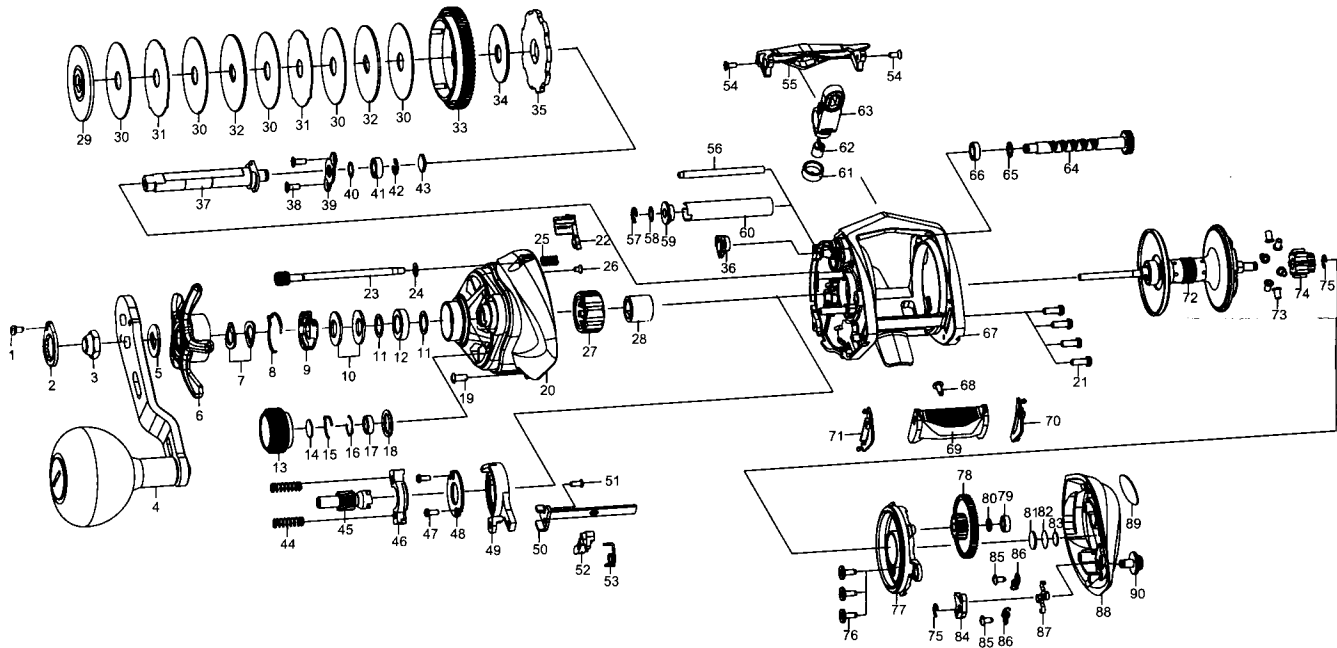

BAIT CASTING REEL

Titanclaw

TC300/TC300H

Key	Parts No.	Parts name	Key	Parts No.	Parts name
1	2E2-016-01	A26M-040 SCREW	48	2F8-159-01	CLUTCH CAM RETAINER
2	2F6-043-01	HOLDING PLATE	49	2A2-138-02	CLUTCH CAM
3	2E3-075-01	NUT	50	2F6-151-01	CLUTCH PAWL
4	2YH-604-03	HANDLE TOTAL ASSEMBLY	51	2E2-099-01	B20M-050 SCREW
5	2W2-044-01	KEY WASHER	52	2A4-109-01	CLUTCH PAWL
6	2YD-145-05	STAR DRAG LEVER ASSY	53	2Q3-139-01	CLUTCH PAWL SPRING
7	2L1-025-01	SPRING WASHER	54	2E2-030-02	F20M-050 SCREW
8	2L3-058-01	CLICK LEAF SPRING	55	2F5-600-02	FRONT SUPPORT
9	2F8-147-01	CLICK LEAF SPRING HOLDER	56	2P4-006-02	STABILIZER BAR
10	2L1-013-02	SPRING WASHER	57	2E5-013-01	E3.0 RETAINER
11	2W1-035-06	080-105 WASHER	58	2W1-060-01	041-065 WASHER
12	2Z1-004-05	814-3.5 BALL BEARING	59	2C2-132-01	WORM SHAFT BUSHING
13	2E3-104-04	CAST CONTROL CAP	60	2C4-032-01	LEVEL WIND GUARD
14	2W5-079-04	CAST CONTROL SPACER	61	2E3-099-01	LINE GUIDE NUT
15	2L3-061-01	CLICK LEAF SPRING	62	2M5-010-02	LINE GUIDE PAWL
16	2E4-019-01	BEARING RETAINER	63	2YR-078-01	LINE GUIDE ASSEMBLY
17	2Z1-001-05	508-2.5 BALL BEARING	64	2YM-128-01	WORM SHAFT ASSEMBLY
18	2E9-062-01	O RING	65	2W1-046-01	051-068 WASHER
19	2E2-040-01	b26M-060 SCREW	66	2Z1-001-05	508-2.5 BALL BEARING
20	2YC-133-07	BODY COVER ASSEMBLY	67	2YB-304-04	BODY ASSEMBLY
21	2E2-031-01	A26M-075 SCREW	68	2E1-073-01	B20-060 SCREW
22	2F5-605-01	MAINTENANCE PORT COVER	69	2S3-042-01	CASTING BUTTON
23	2E0-069-02	SIDE COVER SCREW	70	2C4-034-01	CASTING BAR GUIDE B
24	2W1-072-01	031-060 WASHER	71	2C4-033-01	CASTING BAR GUIDE A
25	2Q1-147-01	YOKE SPRING	72	2YS-301-02	SPOOL ASSEMBLY
26	2E2-103-01	F20M-030 SCREW	73	2C2-107-01	BRAKE COLLAR
27	2YZ-013-01	ONE-WAY CLUTCH BEARING ASSEMBLY	74	2F3-041-01	CLICK GEAR
28	2A4-026-01	ONE-WAY CLUTCH INNER TUBE	75	2E5-006-01	E2.5 RETAINER
29	2W2-054-01	KEY WASHER	76	2E1-083-01	X60-040 SCREW
30	2W1-296-01	082-345 WASHER	77	2YF-217-01	CENTRIFUGAL DRAG SET ASSEMBLY
31	2W3-044-01	EARED WASHER	78	2G3-015-01	IDLE GEAR
32	2W2-096-01	KEY WASHER	79	2Z1-012-05	407-2.5 BALL BEARING
33	2G1-193-01	DRIVE GEAR	80	2W4-010-02	SPACER
34	2W1-090-03	082-260 WASHER	81	2W5-078-01	SPACER
35	2A3-051-01	RATCHET	82	2W5-079-01	SPACER
36	2YA-045-01	ANTI-REVERSE PAWL ASSEMBLY	83	2W5-026-01	SPACER
37	2M3-202-01	DRIVE SHAFT	84	2F4-027-01	CLICK PAWL
38	2E2-009-02	F23M-060 SCREW	85	2E1-075-01	B22-045 SCREW
39	2F6-149-01	DRIVE SHAFT RETAINER	86	2Q2-028-01	SPRING
40	2W1-046-04	051-068 WASHER	87	2L5-031-01	CLICK PLATE
41	2Z1-017-05	509-3 BALL BEARING	88	2F5-601-03	PALM SIDE COVER
42	2E5-013-01	E3.0 RETAINER	89	2N2-048-01	NAME PLATE
43	2W5-089-01	SPACER	90	2F7-015-02	CLICK SWITCH
44	2Q1-099-01	YOKE SPRING			
45	2G2-214-01	PINION GEAR	TC300H	SPECIAL PARTS	
46	2A2-140-01	PINION YOKE	20	2YC-133-08	BODY COVER ASSEMBLY
47	2E2-044-01	A20M-050 SCREW	33	2G1-194-01	DRIVE GEAR
			45	2G2-216-01	PINION GEAR